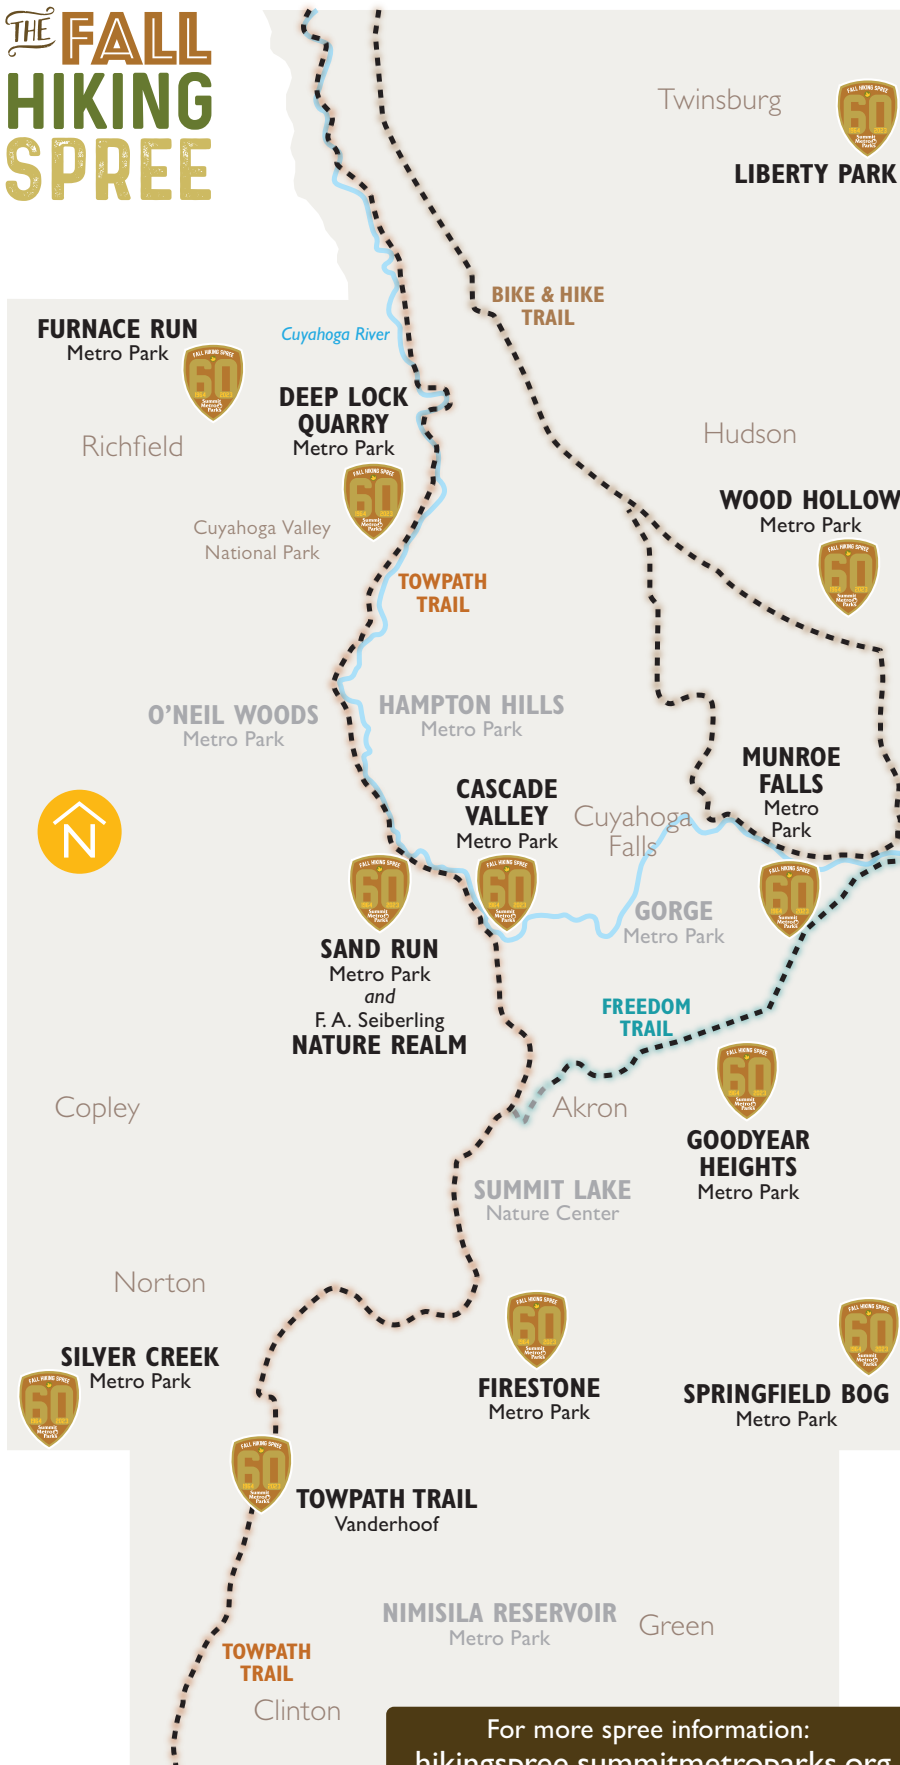

Plan your 2023 FALL HIKING SPREE: SEP. 1 ~ NOV. 30

THE FALL HIKING SPREE

HIKING SPREE TRAIL LOCATIONS

TOWPATH Trail

Vanderhoof Trailhead (south to Center Rd.)
2445 Vanderhoof Rd., New Franklin 44203

CASCADE VALLEY Metro Park

Oxbow Trail / Oxbow Area
1061 Cuyahoga St., Akron 44313

DEEP LOCK QUARRY Metro Park

Quarry Trail
5779 Riverview Rd., Peninsula 44264

FIRESTONE Metro Park

Redwing Trail / Tuscarawas Area
2620 Harrington Rd., Akron 44319

FURNACE RUN Metro Park

Old Mill Trail / Brushwood Area
4955 Townsend Rd., Richfield 44286

GOODYEAR HEIGHTS Metro Park

Alder Trail / Pioneer Shelter Area
550 Frazier Ave., Akron 44305

LIBERTY PARK

Black Bear Trail / Twinsburg Ledges Area
9999 Liberty Rd., Twinsburg 44087

SILVER CREEK Metro Park

Pheasant Run Trail / Pheasant Run Area
5000 Hametown Rd., Norton 44203

SPRINGFIELD BOG Metro Park

Prairie Trail
1400 Portage Line Rd., Springfield Twp. 44312

WOOD HOLLOW Metro Park